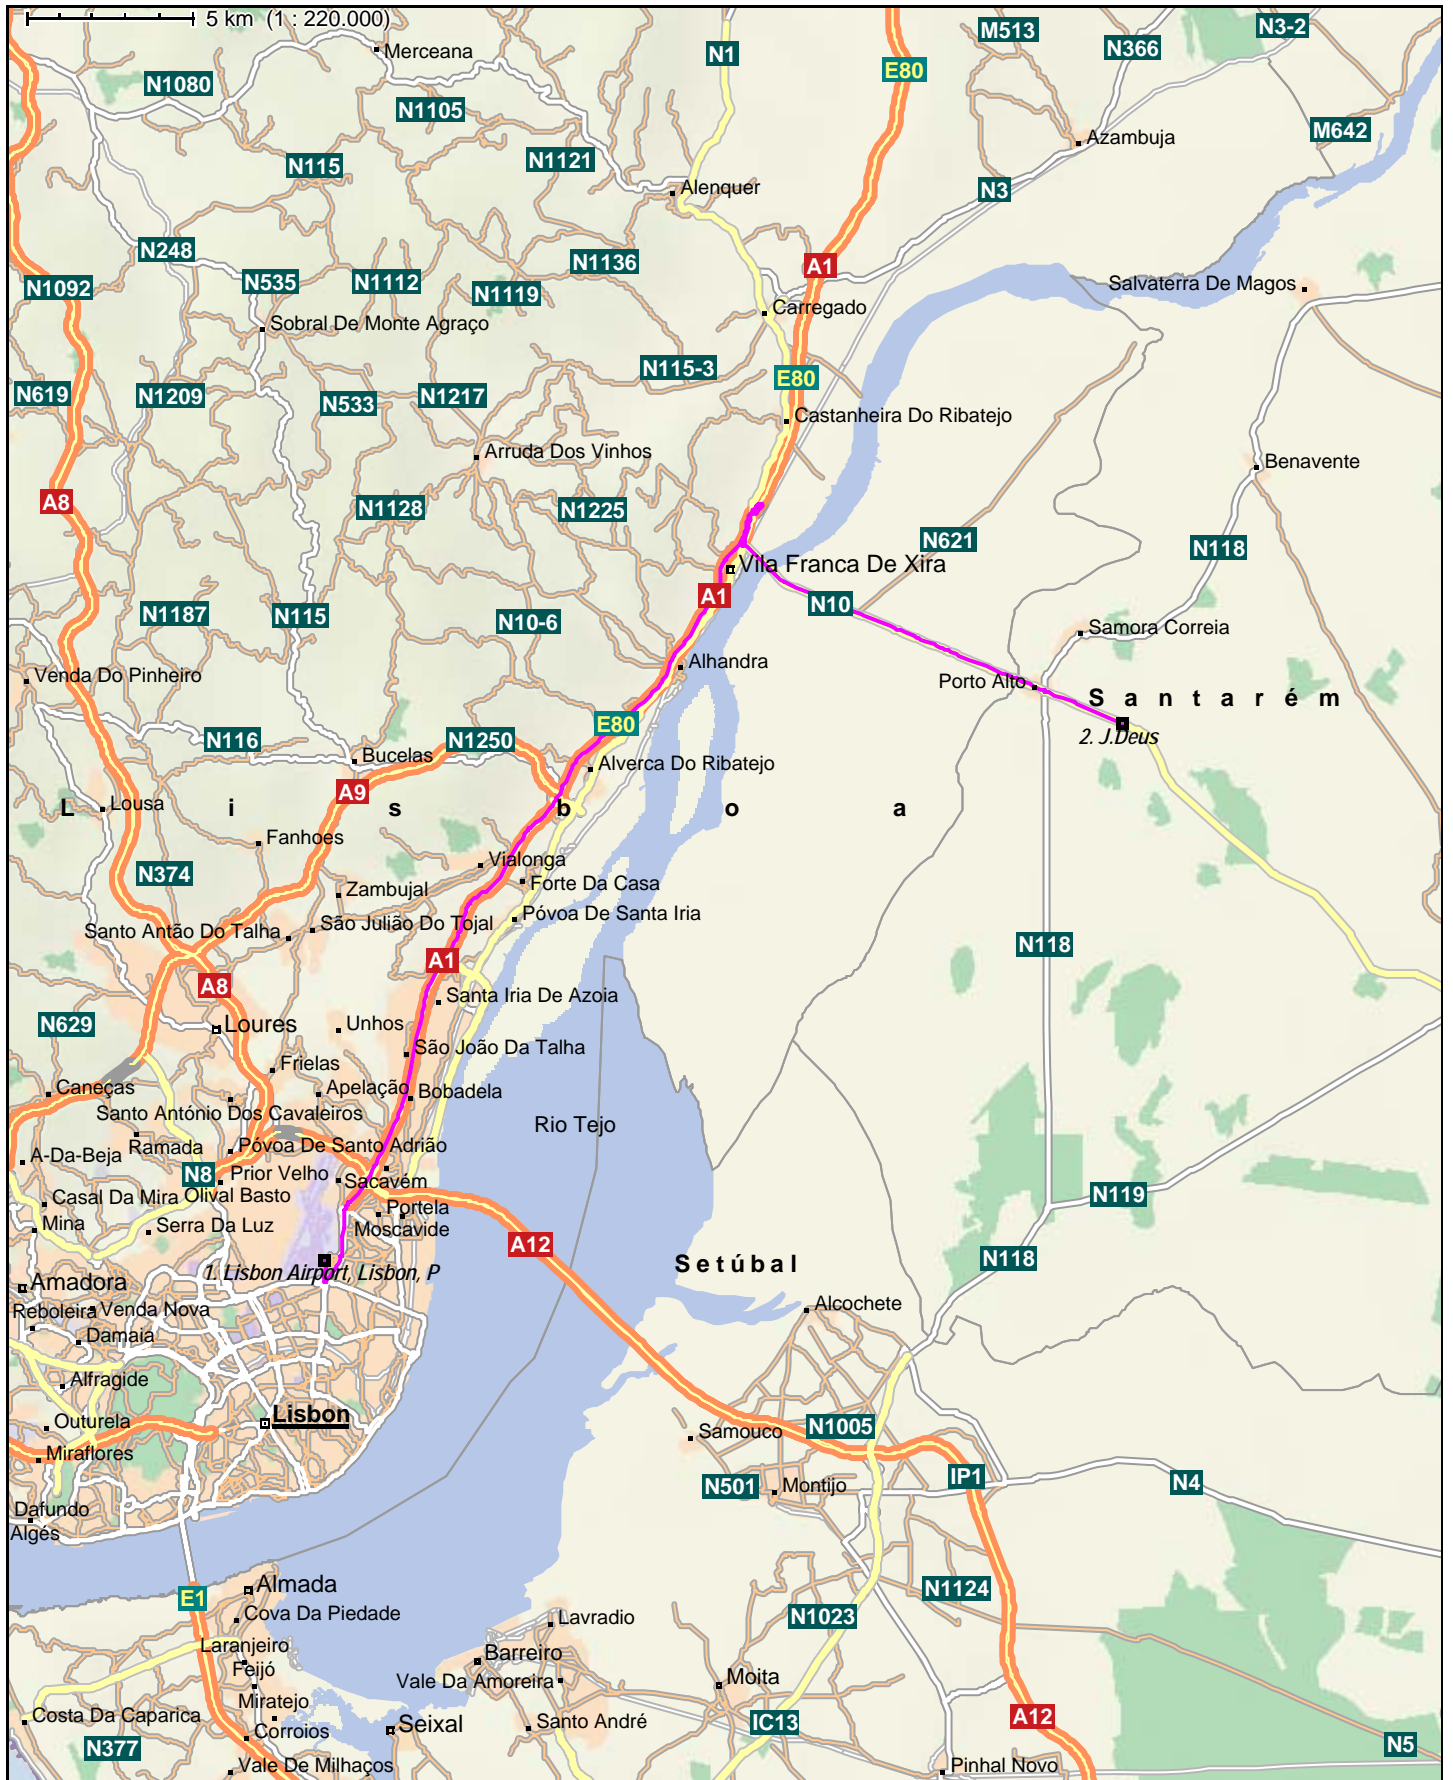

The fastest route by car from Lisbon Airport, Lisbon, P to J.Deus

38 minutes; 42,5 km

begin)	(begin)	Lisbon Airport, Lisbon, P: Leave in south-western direction. After 3 m turn left towards Avenida Das Comunidades Portuguesas
00:00	3 m	Avenida Das Comunidades Portuguesas: After 90 m straight on to the Alameda Das Comunidades Europeias
00:00	100 m	Alameda Das Comunidades Europeias: After 510 m straight on to the Rotunda Do Aeroporto
00:04	600 m	Rotunda Do Aeroporto: After 210 m on the roundabout take the fifth exit towards Avenida Cidade Do Porto
00:04	820 m	Avenida Cidade Do Porto: After 950 m take the slip/exit road
00:06	1,8 km	Avenida Cidade Do Porto 1 Expo 98: After 1,2 km straight on to the Avenida Cidade Do Porto (A1) 1a Santa Iria
00:09	2,9 km	Avenida Cidade Do Porto (A1) 1a Santa Iria: After 8,2 km straight on to the (A1) 2a V. Franca
00:14	11,1 km	(A1) 2a V. Franca: After 14,4 km straight on to the (A1)
00:23	25,5 km	(A1): After 2,7 km take the exit 3 towards the N1 (N114, N4), towards Évora, Elvas, V. Franca
00:24	28,2 km	3 Évora: After 500 m take the slip/exit road towards the N1
00:25	28,7 km	(N1): After 910 m turn left up the slip/exit road
00:26	29,6 km	After 30 m turn right
00:26	29,6 km	After 160 m turn left
00:26	29,8 km	(N10): After 9,4 km on the roundabout follow the N10
00:34	39,2 km	(N10): After 640 m straight on to the
00:35	39,9 km	After 50 m on the roundabout follow the N10
00:35	39,9 km	(N10): Follow the road for 2,5 km
00:37	42,5 km	J.Deus